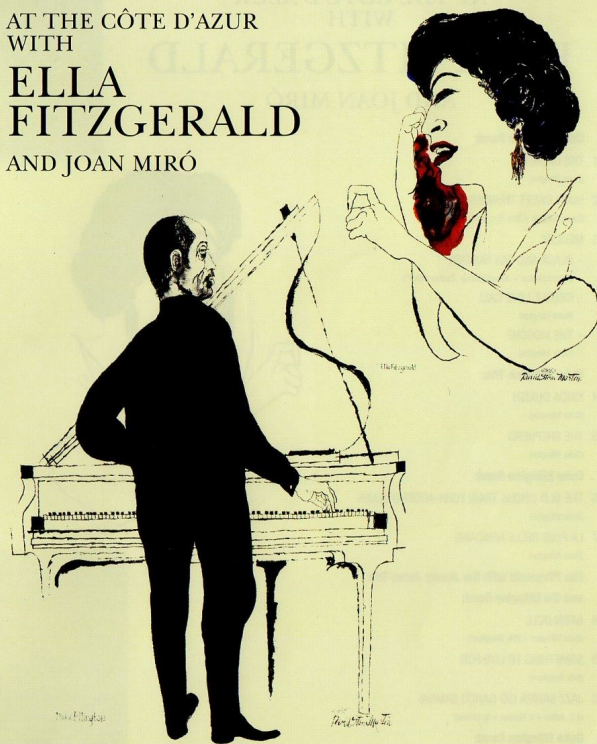

The JAZZ COLLECTION

DVD VIDEO

MAMA FILM & MEDIEN