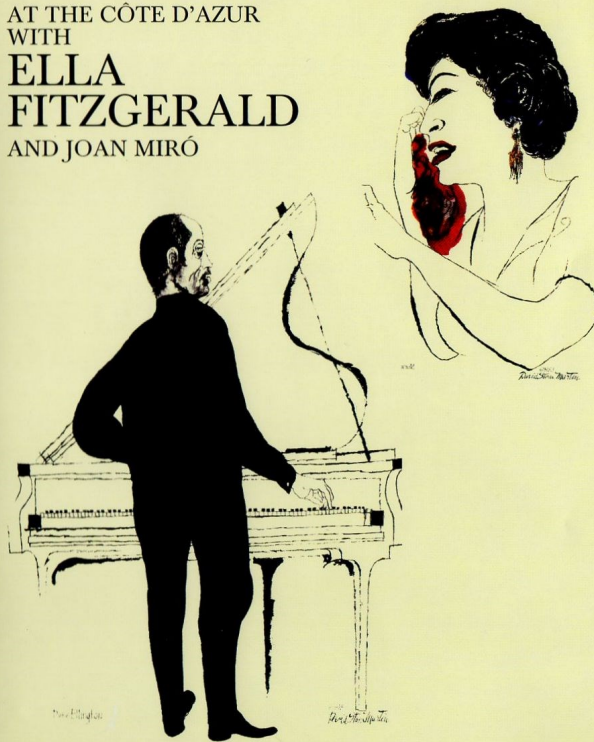

Norman Granz presents

DUKE ELLINGTON

AT THE CÔTE D'AZUR
WITH

ELLA FITZGERALD

AND JOAN MIRÓ

The JAZZ COLLECTION

DVD
VIDEO

Norman Granz presents

DUKE ELLINGTON

AT THE CÔTE D'AZUR
WITH

ELLA FITZGERALD

AND JOAN MIRÓ

The JAZZ COLLECTION

DVD VIDEO

MAMA FILM & MEDIEN

Norman Granz presents
DUKE ELLINGTON
 AT THE CÔTE D'AZUR
 WITH
ELLA FITZGERALD
 AND JOAN MIRÓ

Duke Ellington Band:

- 1 THE OPENER
(Duke Ellington)
- 2 SUCH SWEET THUNDER
(Duke Ellington + Billy Strayhorn)
- 3 MEDLEY:
 - BLACK AND TAN FANTASY
(Duke Ellington + James Wesley „Bubber Miley“)
 - CREOLE LOVE CALL
(Duke Ellington)
 - THE MOOCHE
(Duke Ellington)