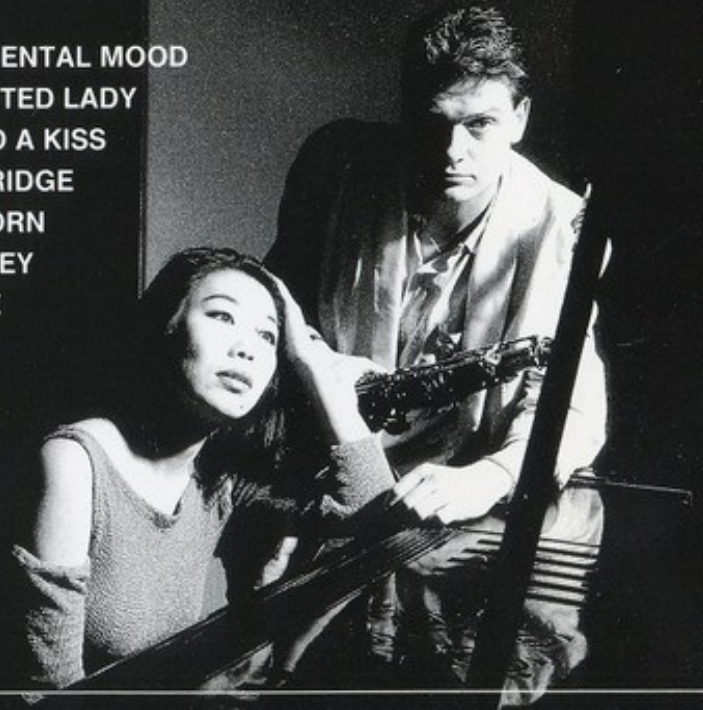

made
in w-germany

CC 7720

COMPACT
disc
DIGITAL AUDIO

STEREO

ART OF THE DUO

GUNTHER KLATT & AKI TAKASE play Ballads of Duke Ellington

IN A SENTIMENTAL MOOD
SOPHISTICATED LADY
PRELUDE TO A KISS
CHELSEA BRIDGE
STRANGHORN
WARM VALLEY
WARM BLUE
LUSH LIFE
GIUDECCA