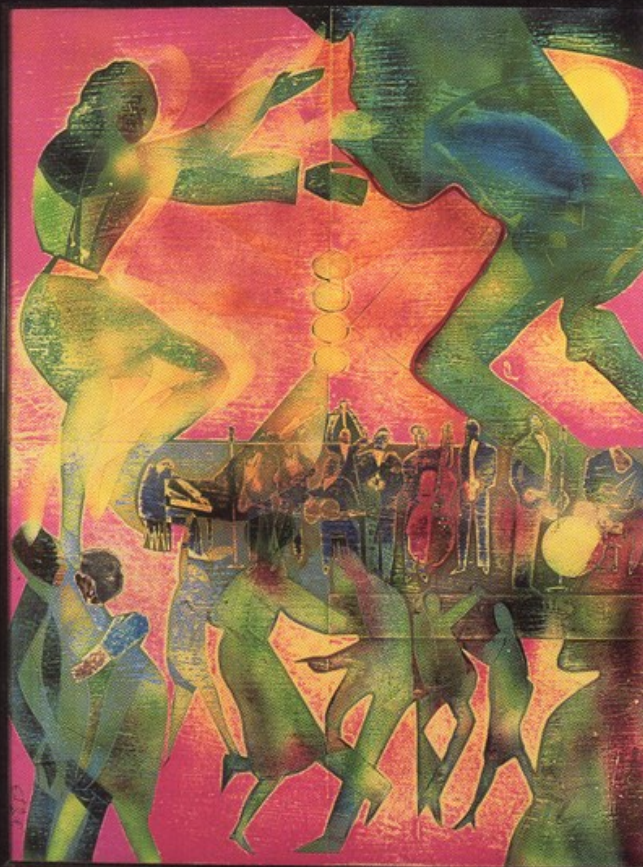

LINCOLN
CENTER
JAZZ
ORCHESTRA

**PORTRAITS BY
ELLINGTON**

C O L U M B I A

**Lincoln Center Jazz
Orchestra
Portraits By Ellington**

1. Portrait Of Louis
Armstrong* (3:49)

-D. Ellington-

2. Thanks For The
Beautiful Land On
The Delta* (3:36)

-D. Ellington-

3. Portrait Of
Bert Williams (3:54)

-D. Ellington-

4. Bojangles (3:02)

-D. Ellington-

5. Self Portrait Of
The Bean (4:11)

-D. Ellington-

6. Second Line* (5:15)

-D. Ellington-

7. Total Jazz (Final
Movement Of "Portrait
Of The Rhapsodist")
(7:15)

-D. Ellington-B. Strachan-

8. Liberian Suite (27:39)

-D. Ellington-

I. Like The Sunray (4:53)

II. Dance No. 1 (4:54)

III. Dance No. 2 (4:02)